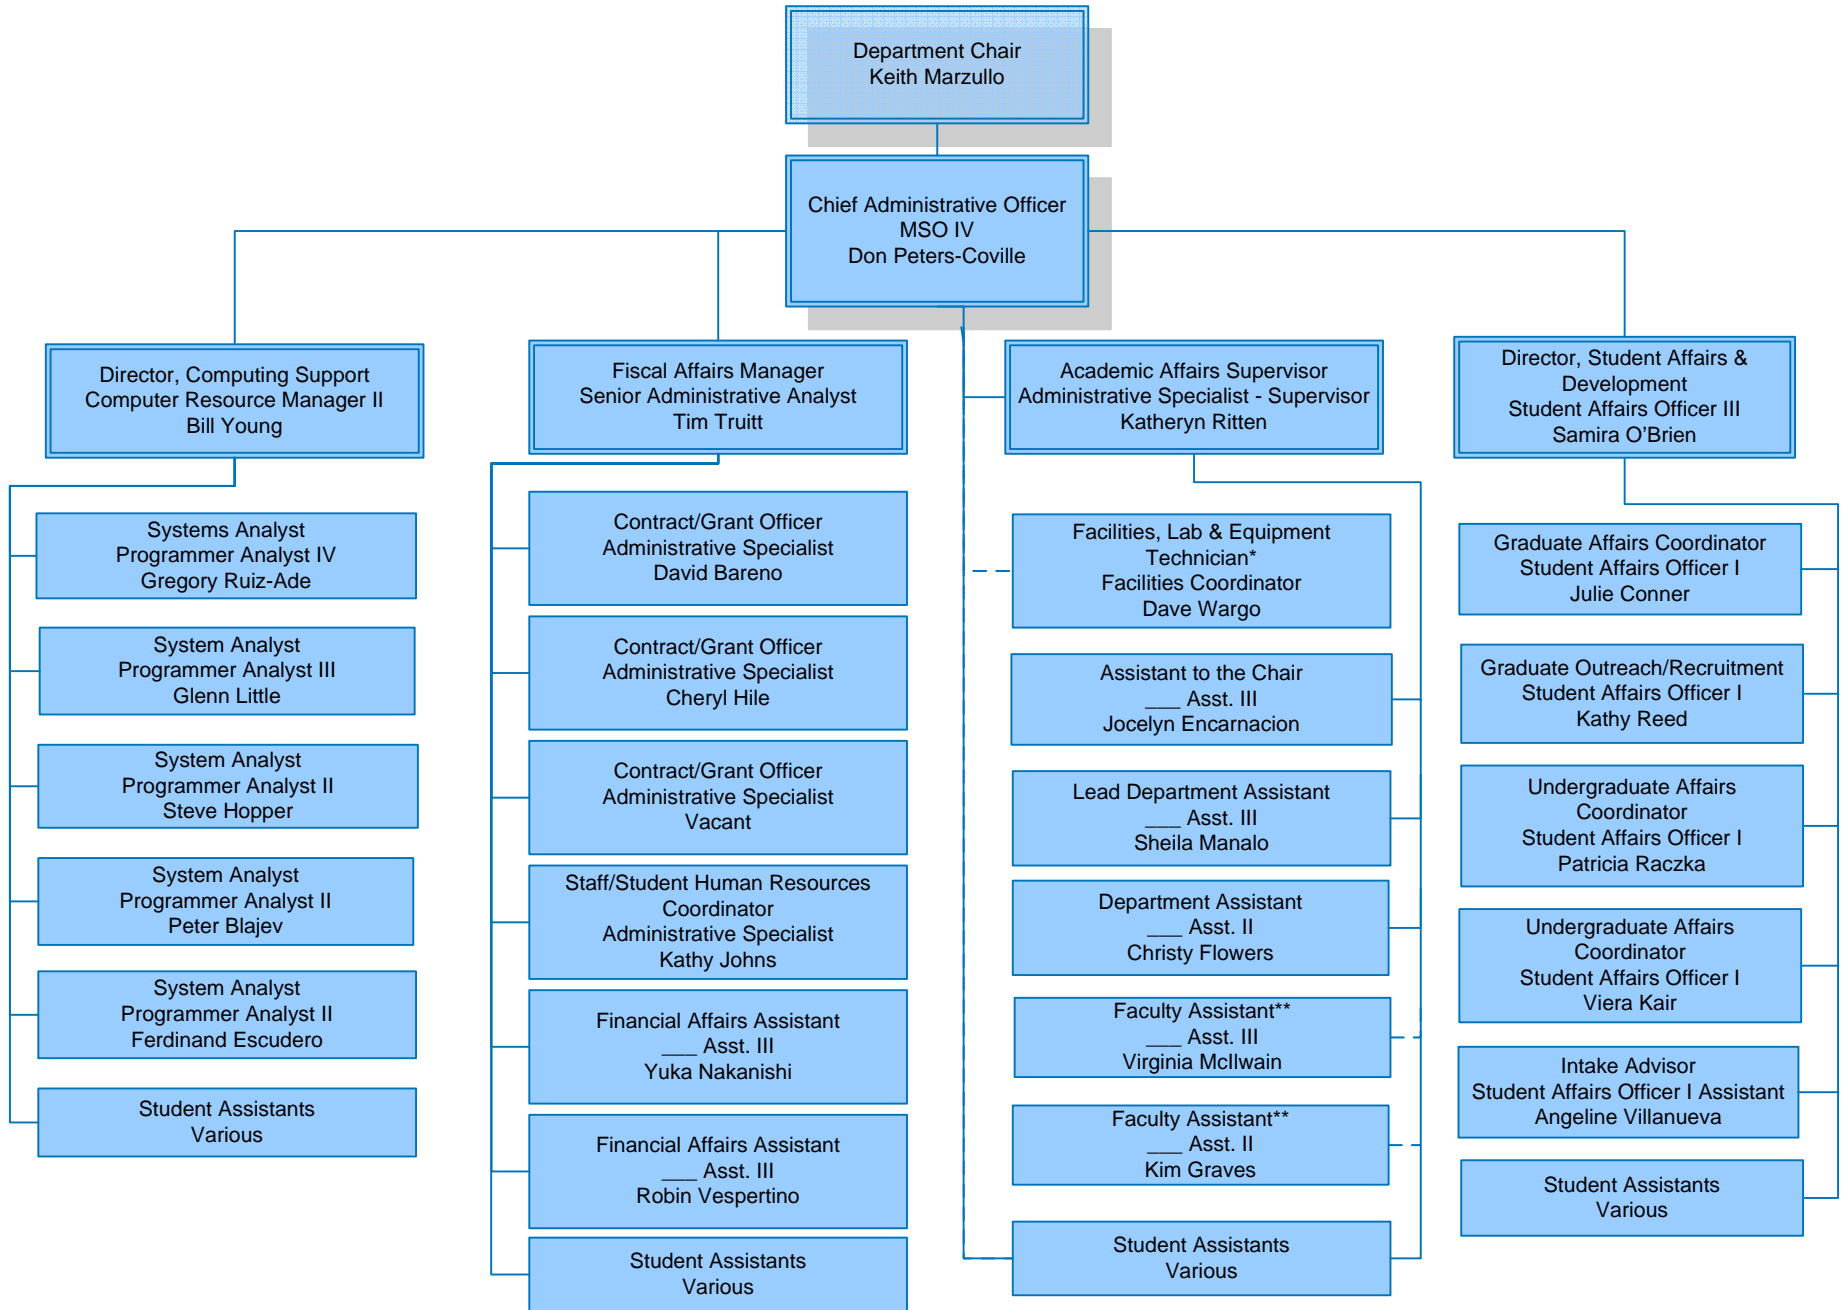

CSE Administrative Organization

* Dual Reporting to Computing Resources Manager and MSO
 ** Dual Reporting to primary faculty and Academic Affairs Supervisor
 *** Dual Reporting to primary faculty and MSO